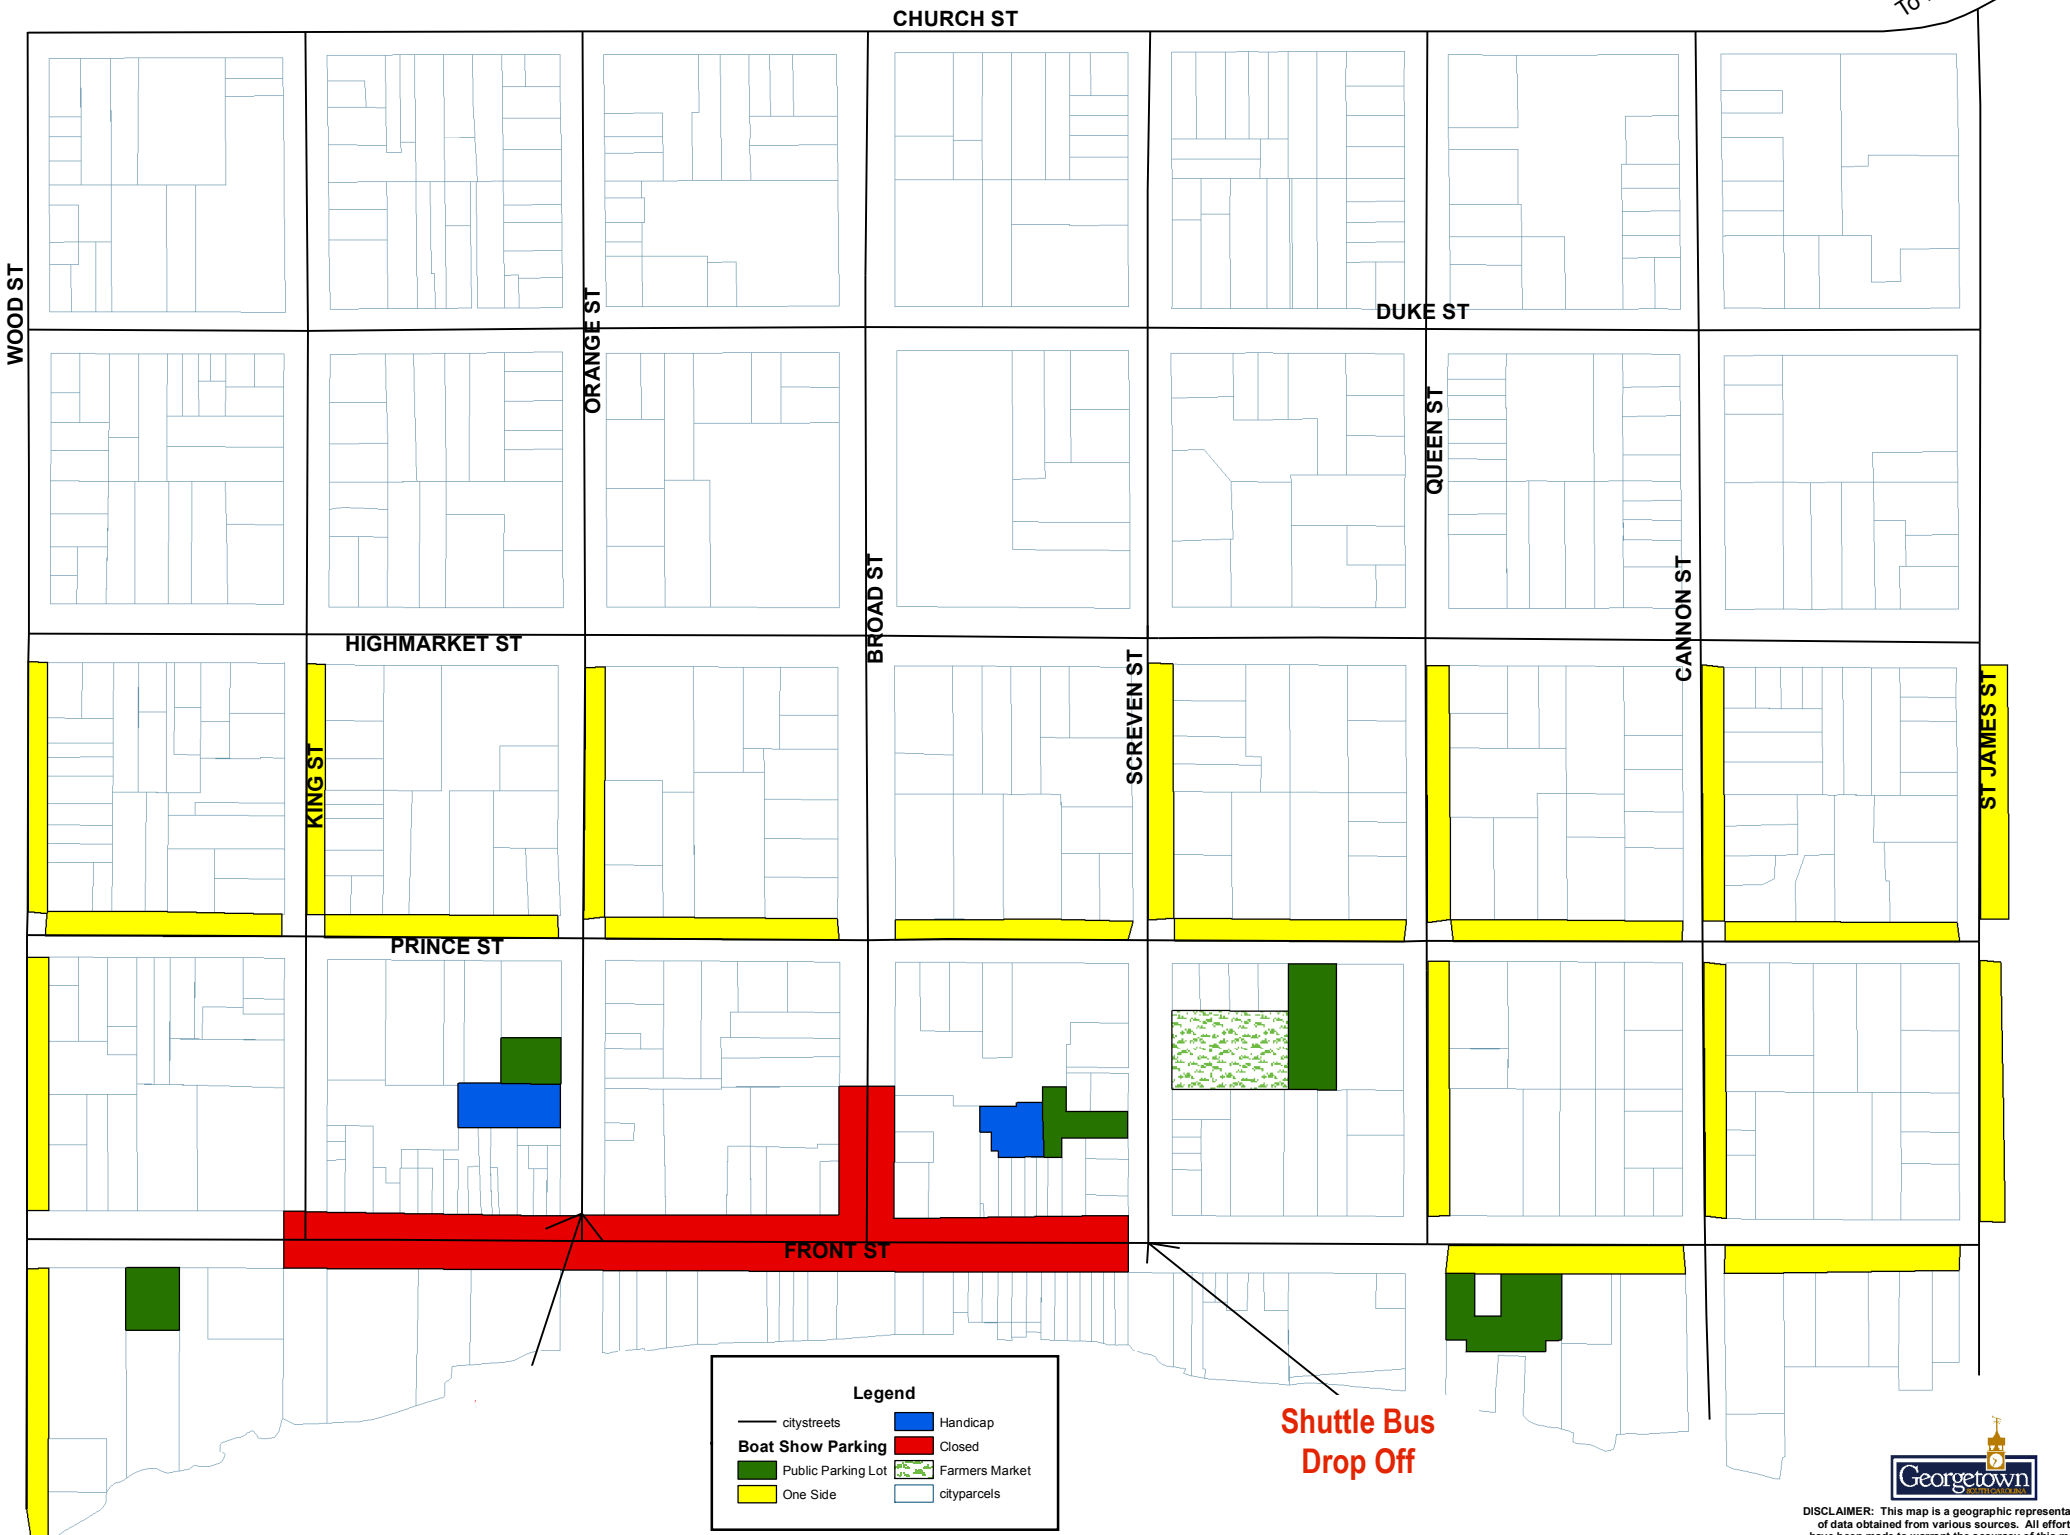

Wooden Boat Show (Parking Guide)

To Pawleys

Legend

citystreets	Handicap
Boat Show Parking	Closed
Public Parking Lot	Farmers Market
One Side	cityparcels

Shuttle Bus Drop Off